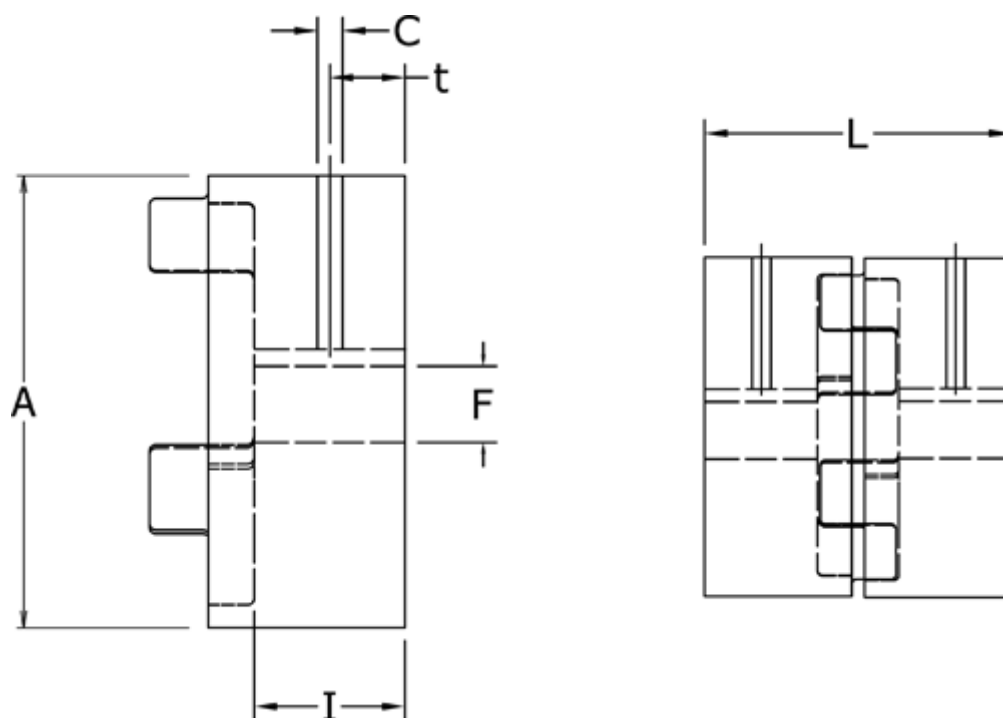

Article number: 3335014F006

Description: Coupling hub Klonex ES14
ALU Aluminium, Bore 6H7 mm w/keyway & setscrew

Measures

A = 30

C = M4

F = 6

I = 11

L = 35

t = 5.0